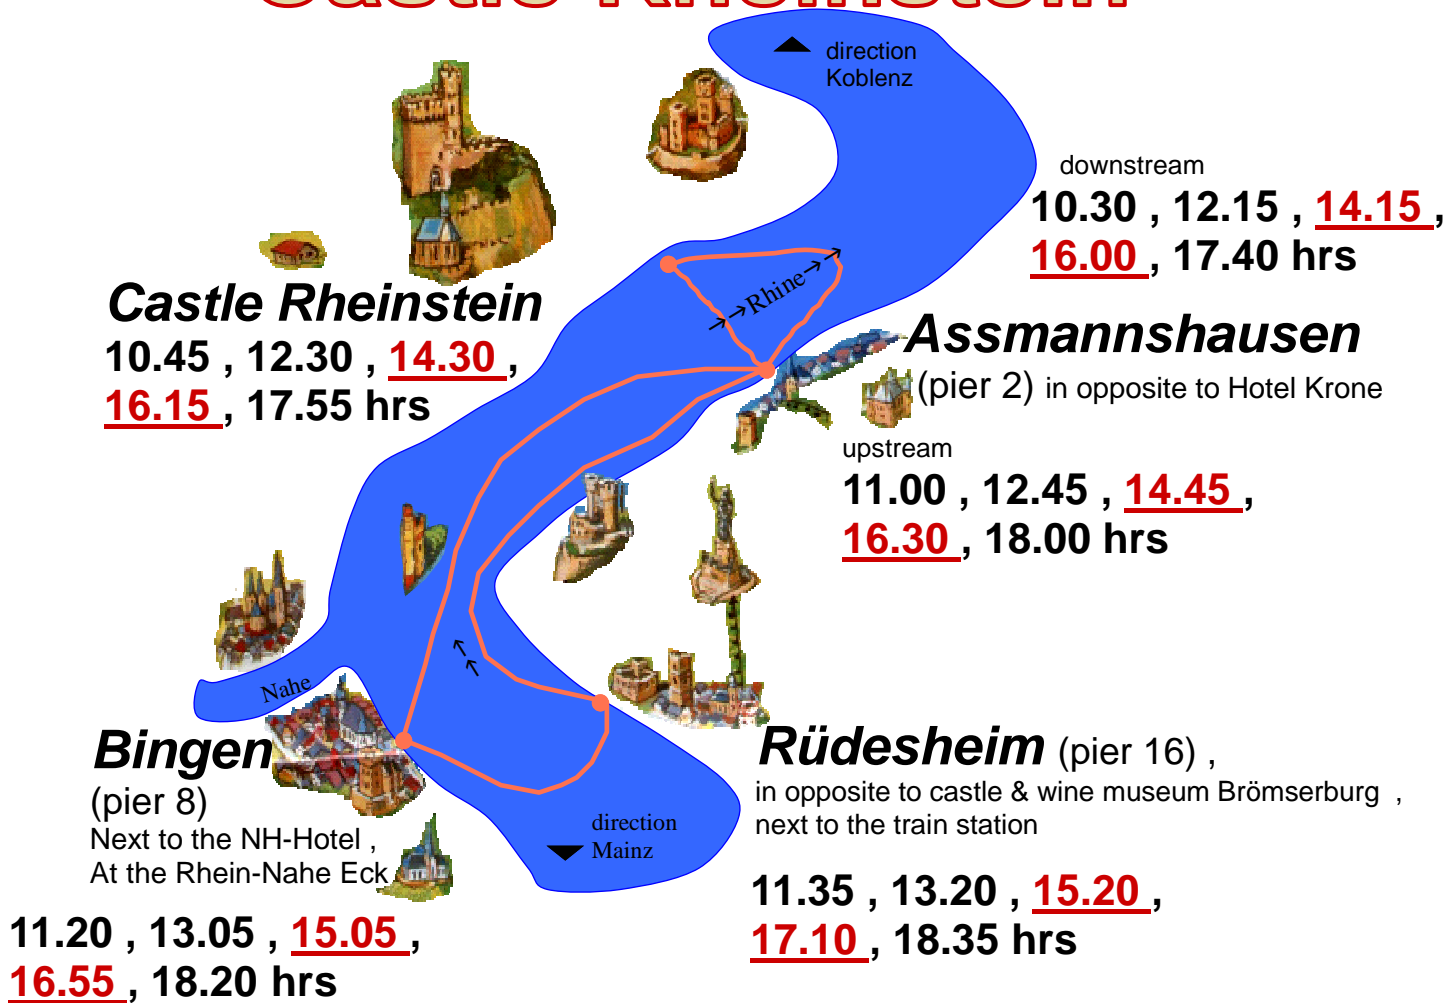

Rössler-Linie
Lorcherstr. 34
65385 Rüdesheim -
Assmannshausen

Tel: 0049-6722/2353
Fax: 0049-6722/4519
Handy: 0049-171/38 27 88 6
info@Roesslerlinie.de
www.roesslerlinie.de

R Ö S S L E R
Linie

to Rüdesheim, Assmannshausen, Bingen, Castle Rheinstein

Departure times Saturdays, Sundays and public holidays
Underlined departure times daily

R Ö S S L E R

Linie

Rössler-Linie
Lorcherstr. 34
65385 Rüdesheim -
Assmannshausen

Departure from Assmannshausen	Arrival Castle Rheinstein	Arrival Bingen	Arrival Rüdesheim
10.30	10.45	11.20	11.35
11.00	—	11.20	11.35
12.15	12.30	13.05	13.20
12.45	—	13.05	13.20
14.15	14.30	15.05	15.20
14.45	—	15.05	15.20
16.00	16.15	16.55	17.10
16.30	—	16.55	17.10
17.40	17.55	18.20	18.35
18.00	—	18.20	18.35

Departure from Rüdesheim	Arrival Assmannshausen	Arrival Castle Rheinstein	Arrival Bingen
11.35	12.10	12.30	13.05
13.20	14.00	14.30	15.05
15.20	16.00	16.15	16.55
17.10	17.40	17.55	18.20
18.35	19.00	—	—

Blue Arrival and departure times daily.

Black arrival and departure times just on Saturdays, Sundays and public holidays.

Time table from Easter to October.

Due the „Rhine in Flames“ events (on the 2.Saturday in August & the 3.Saturday in September) the last departure will not take place.
No responsibility is taken for punctuality, not docking at a station and cancellation of a cruise.